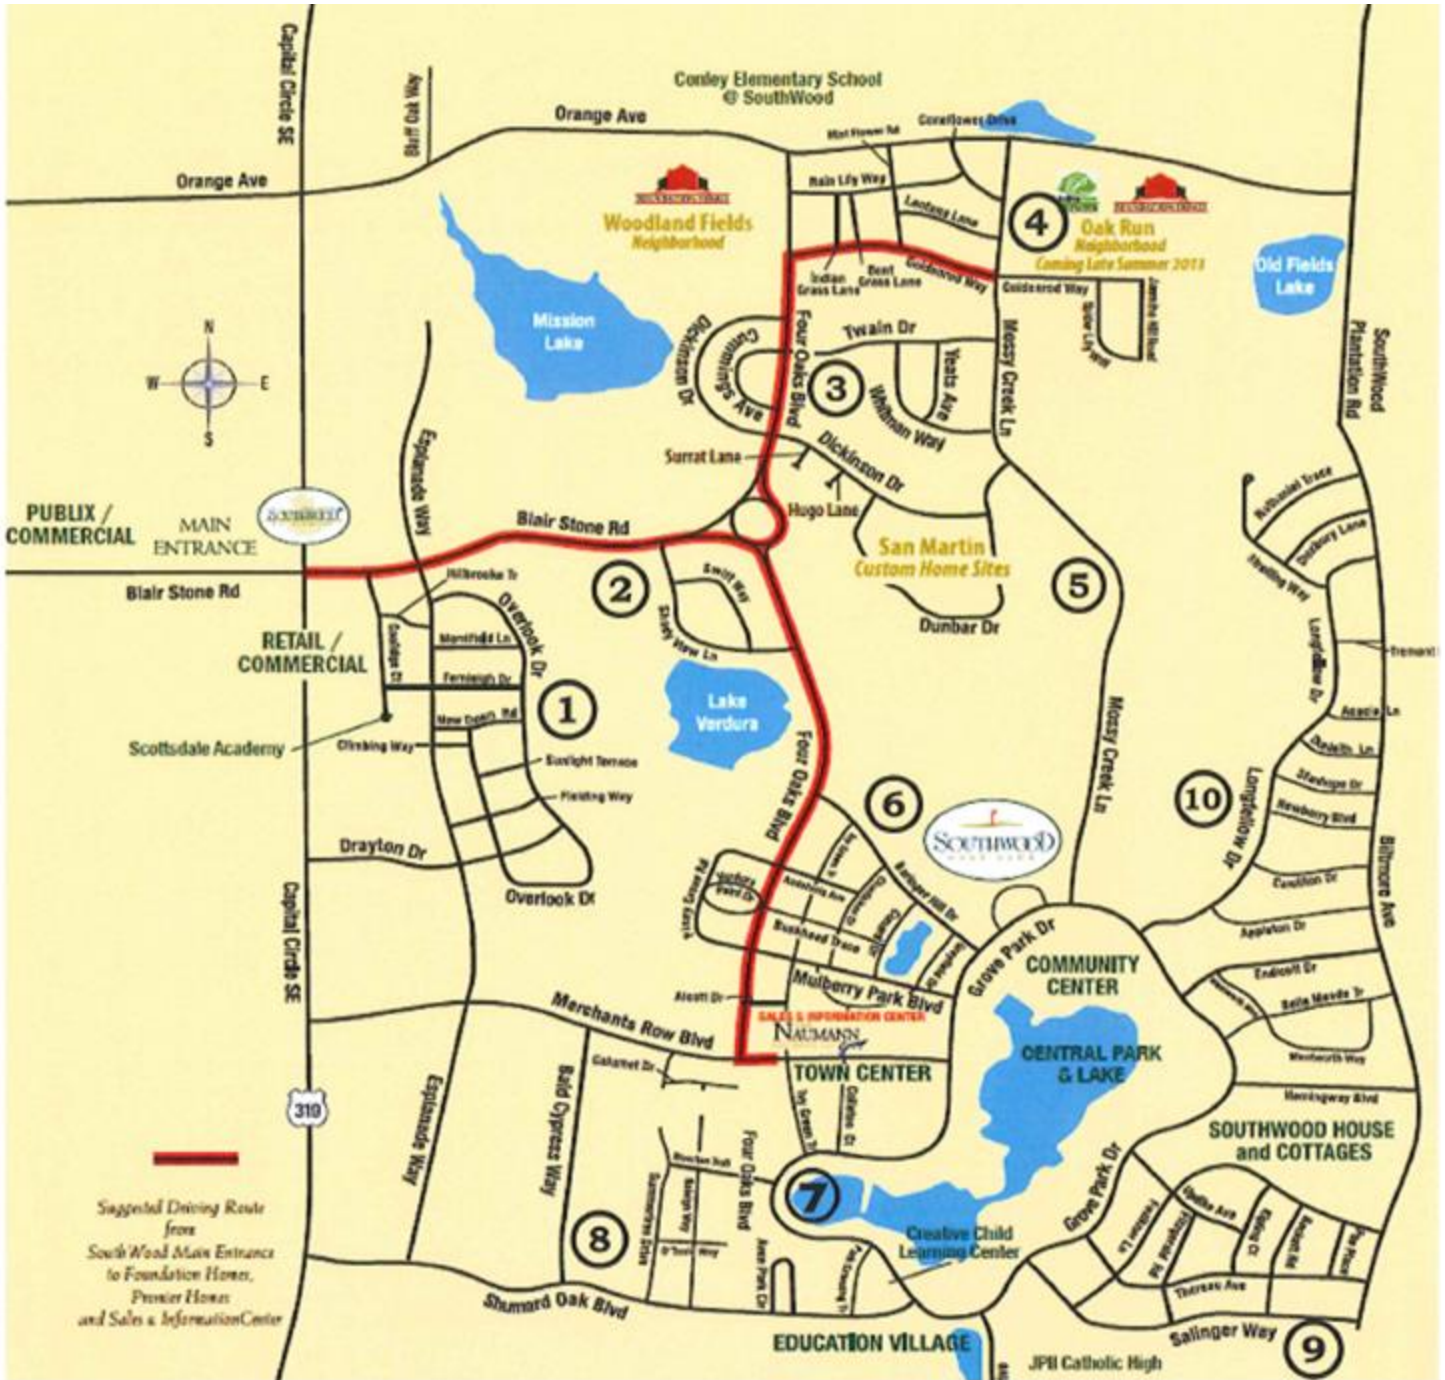

SouthWood Community Garage Sale Map

1		2421 Goldenrod Way	3252 Hemingway Blvd.
4018 Blairstone Road		2521 Goldenrod Way	4115 Kipling Court
2119 Fernleigh Drive		2509 Lantana Lane	4110 Poe Place
3698 Overlook Drive		2540 Lantana Lane	3263 Salinger Way
3700 Overlook Drive		2409 E. Orange Ave.	3272 Salinger Way
3711 Overlook Drive		2455 E. Orange Ave.	3261 Thoreau Ave.
3779 Overlook Drive		2436 Rain Lily Way	3277 Thoreau Ave.
3869 Overlook Drive		3607 Spider Lily Way	10
4065 Shady View Drive	5		3250 Appleton Drive
2		3571 Mossy Creek Lane	3620 Biltmore Ave.
3586 Four Oaks Blvd.		3580 Mossy Creek Lane	3634 Biltmore Ave.
3622 Four Oaks Blvd.		3595 Mossy Creek Lane	3658 Biltmore Ave.
3626 Four Oaks Blvd.	6		4104 Biltmore Ave.
4268 Four Oaks Blvd.		3129 Barringer Hill Drive	3704 Biltmore Ave.
4276 Four Oaks Blvd.		3781 Chanticleer Court	3718 Biltmore Ave.
3103 Mulberry Park Blvd		3797 Chanticleer Court	3253 Carrollton Drive
4054 Colleton Court		3786 Cunard Drive	3256 Carrollton Drive
3		3766 Piney Grove Drive	3261 Carrollton Drive
3032 Dickinson Drive		3774 Piney Grove Drive	3169 Duxbury Lane
3040 Dickinson Drive	7		3261 Duxbury Lane
3041 Dickinson Drive		4254 Avon Park Circle	3269 Duxbury Lane
3090 Dickinson Drive		4266 Avon Park Circle	2126 Fielding Way
3106 Dunbar Lane	8		3756 Grove Park Drive
3110 Dunbar Lane		3324 Calumet Drive	4326 Grove Park Drive
3081 Surrat Lane		4100 Raleigh Way	4334 Grove Park Drive
2526 Twain Drive		4264 Summertree Lane	4648 Grove Park Drive
2530 Twain Drive		4289 Summertree Lane	3722 Longfellow Road
4	9		3745 Longfellow Road
3063 Bent Grass Lane		4134 Faulkner Lane	3758 Longfellow Road
3186 Coneflower Drive		3251 Hemingway Blvd.	3784 Longfellow Road
3244 Coneflower Drive			3582 Strolling Way
2409 Goldenrod Way			

SOUTHWOOD RESIDENTIAL COMMUNITY ASSOCIATION

Please be courteous to SouthWood residents by not parking on their lawn.

SOUTHWOOD RESIDENTIAL COMMUNITY ASSOCIATION